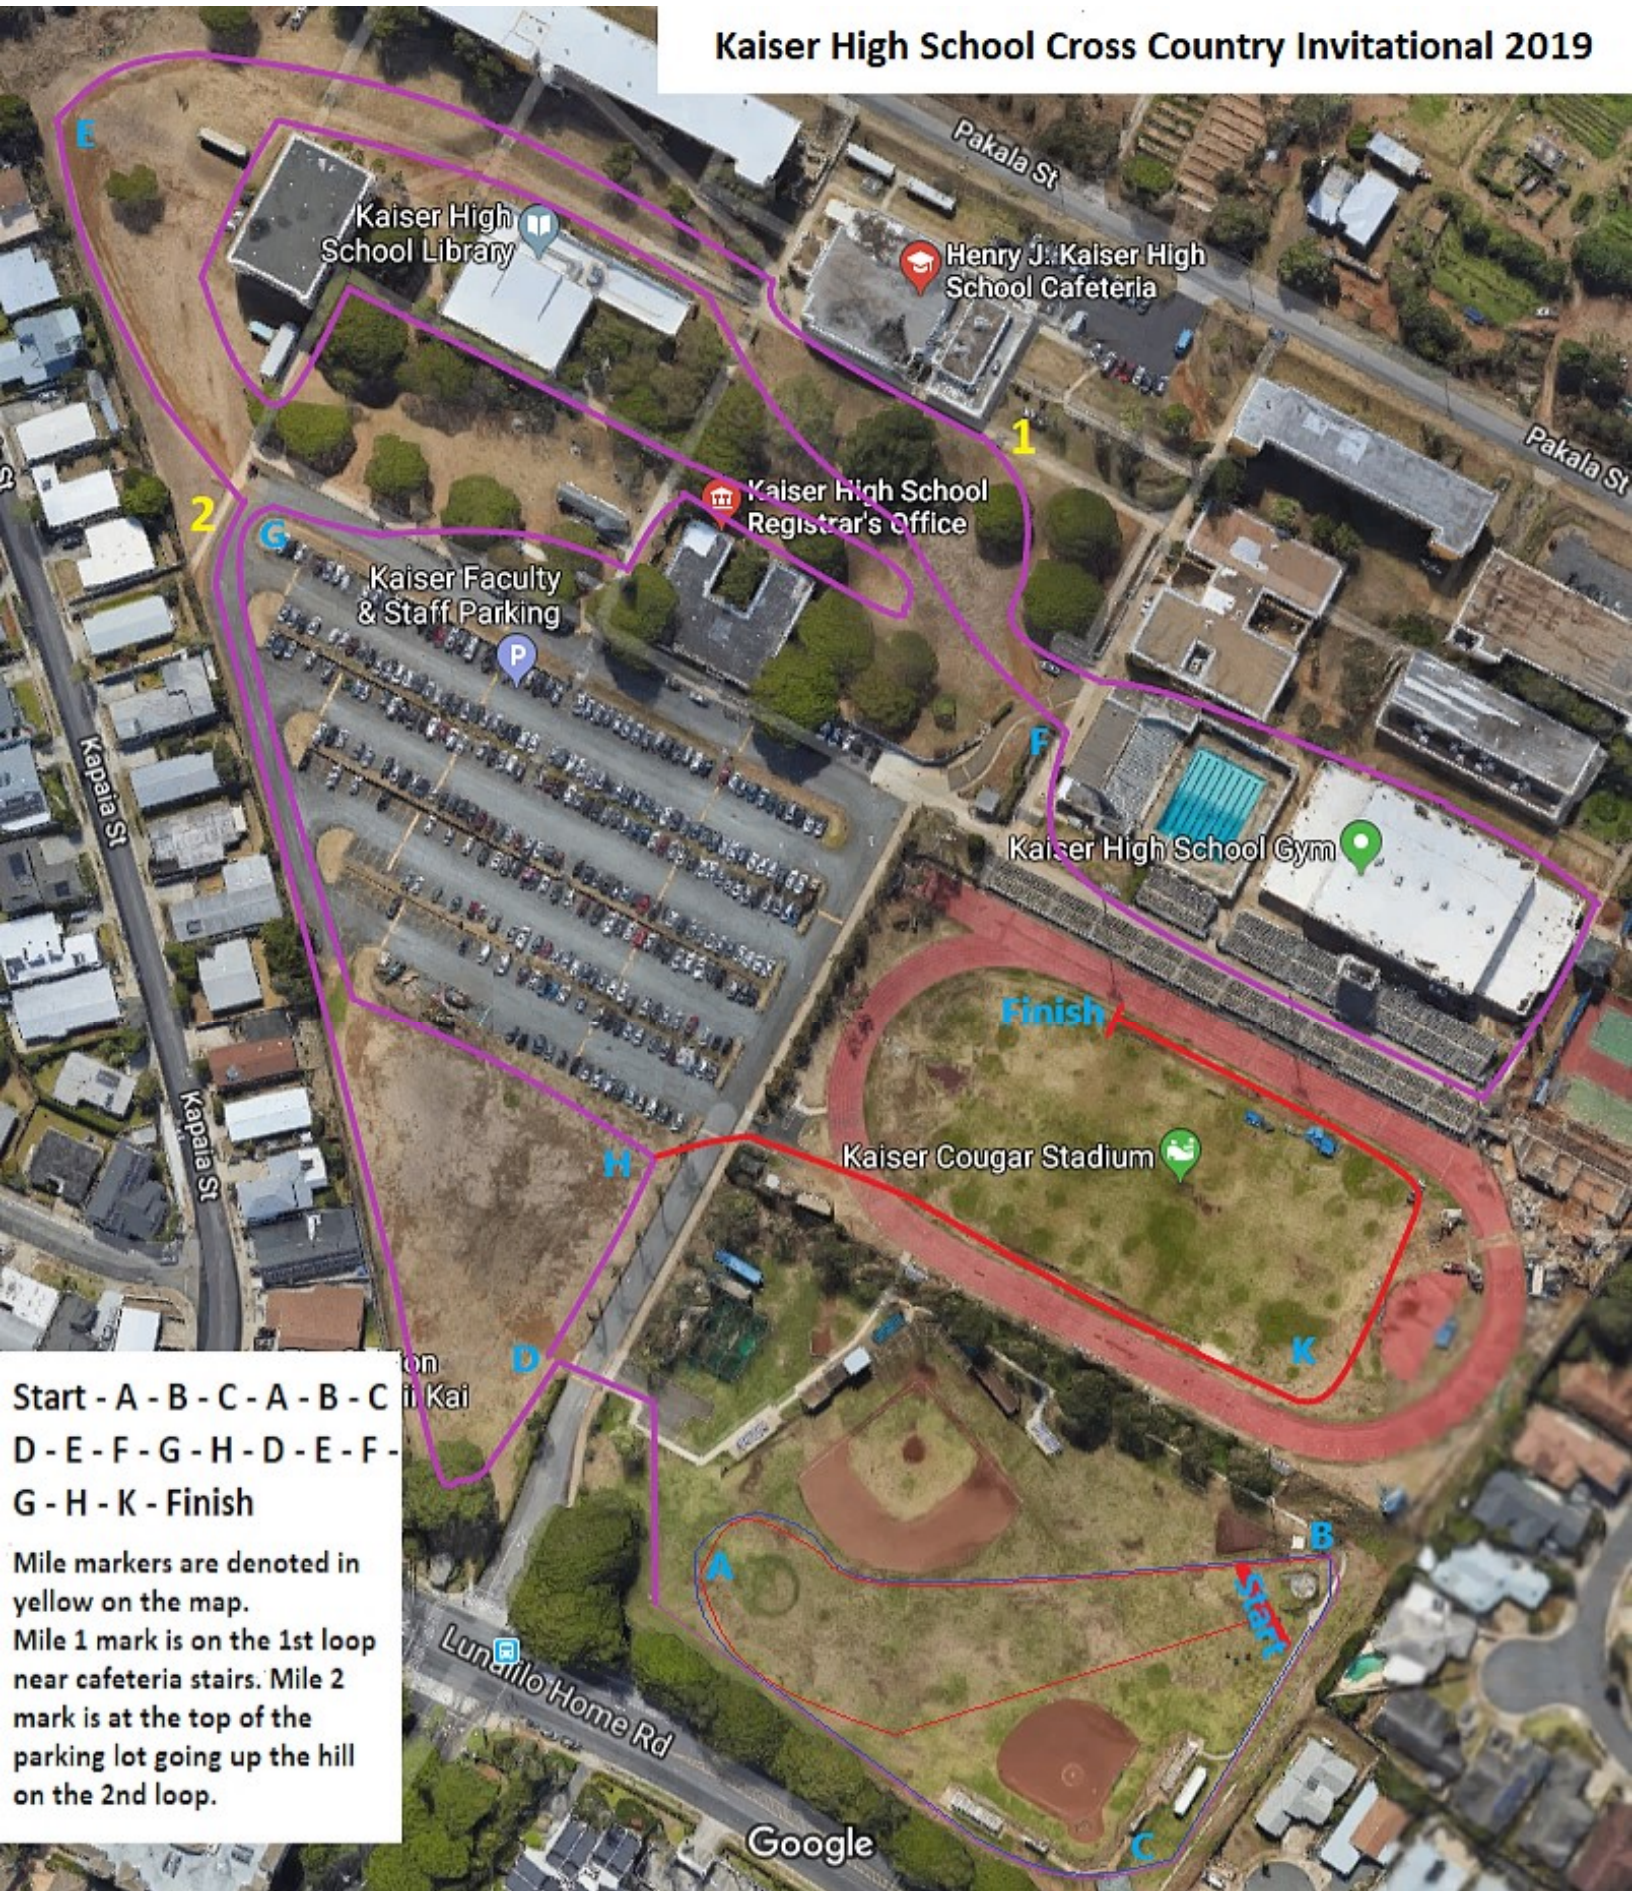

Kaiser High School Cross Country Invitational 2019

Start - A - B - C - A - B - C
D - E - F - G - H - D - E - F -
G - H - K - Finish

Mile markers are denoted in yellow on the map.
Mile 1 mark is on the 1st loop near cafeteria stairs. Mile 2 mark is at the top of the parking lot going up the hill on the 2nd loop.