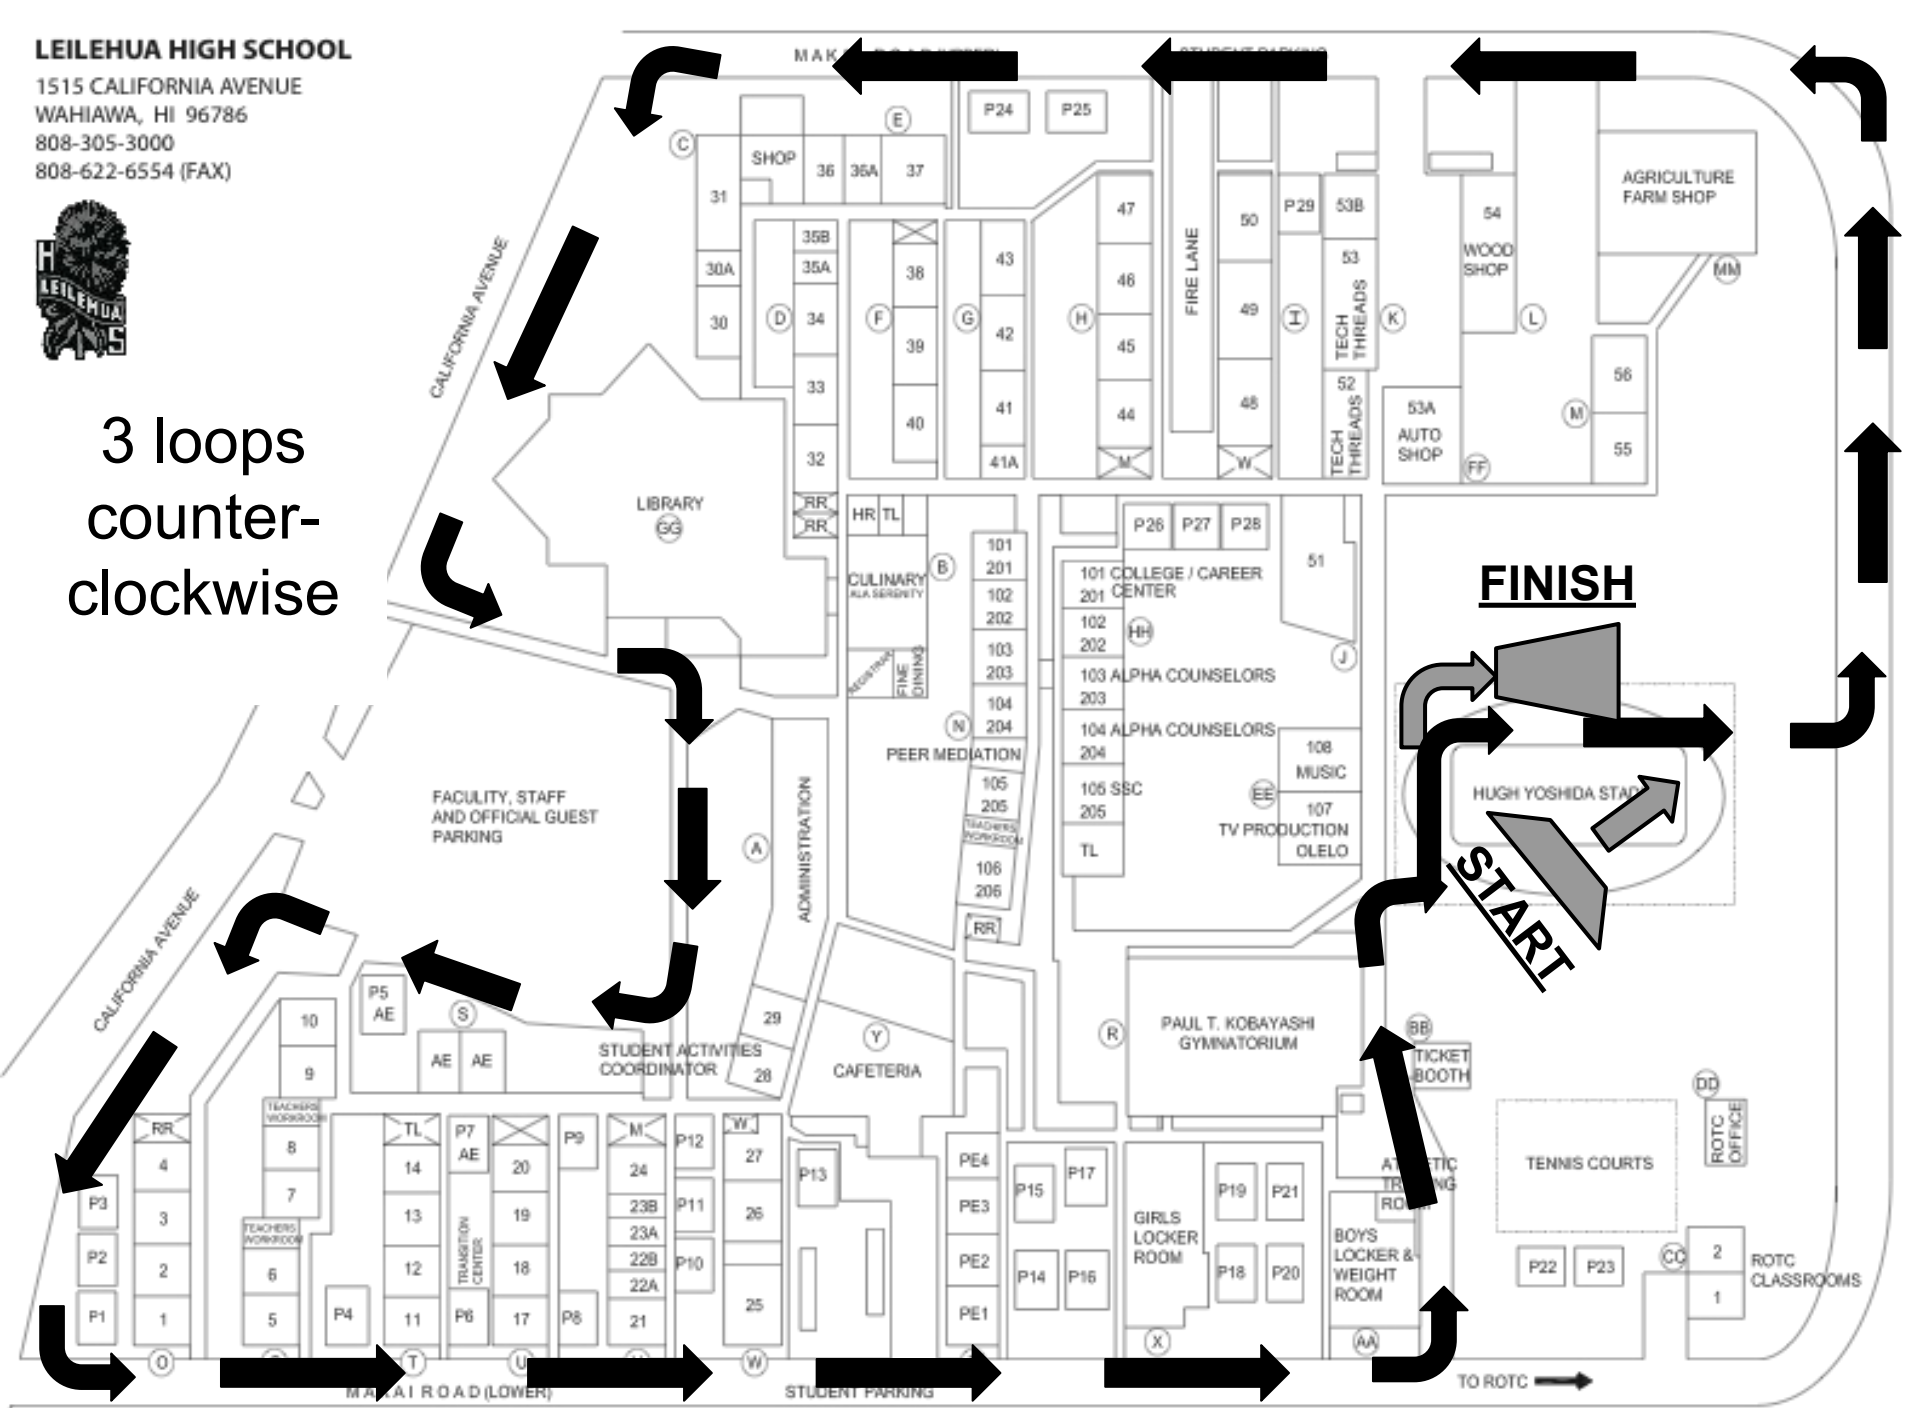

# LEILEHUA HIGH SCHOOL

1515 CALIFORNIA AVENUE  
WAHIAWA, HI 96786  
808-305-3000  
808-622-6554 (FAX)

3 loops  
counter-  
clockwise

**FINISH**

**START**

TO ROTC →