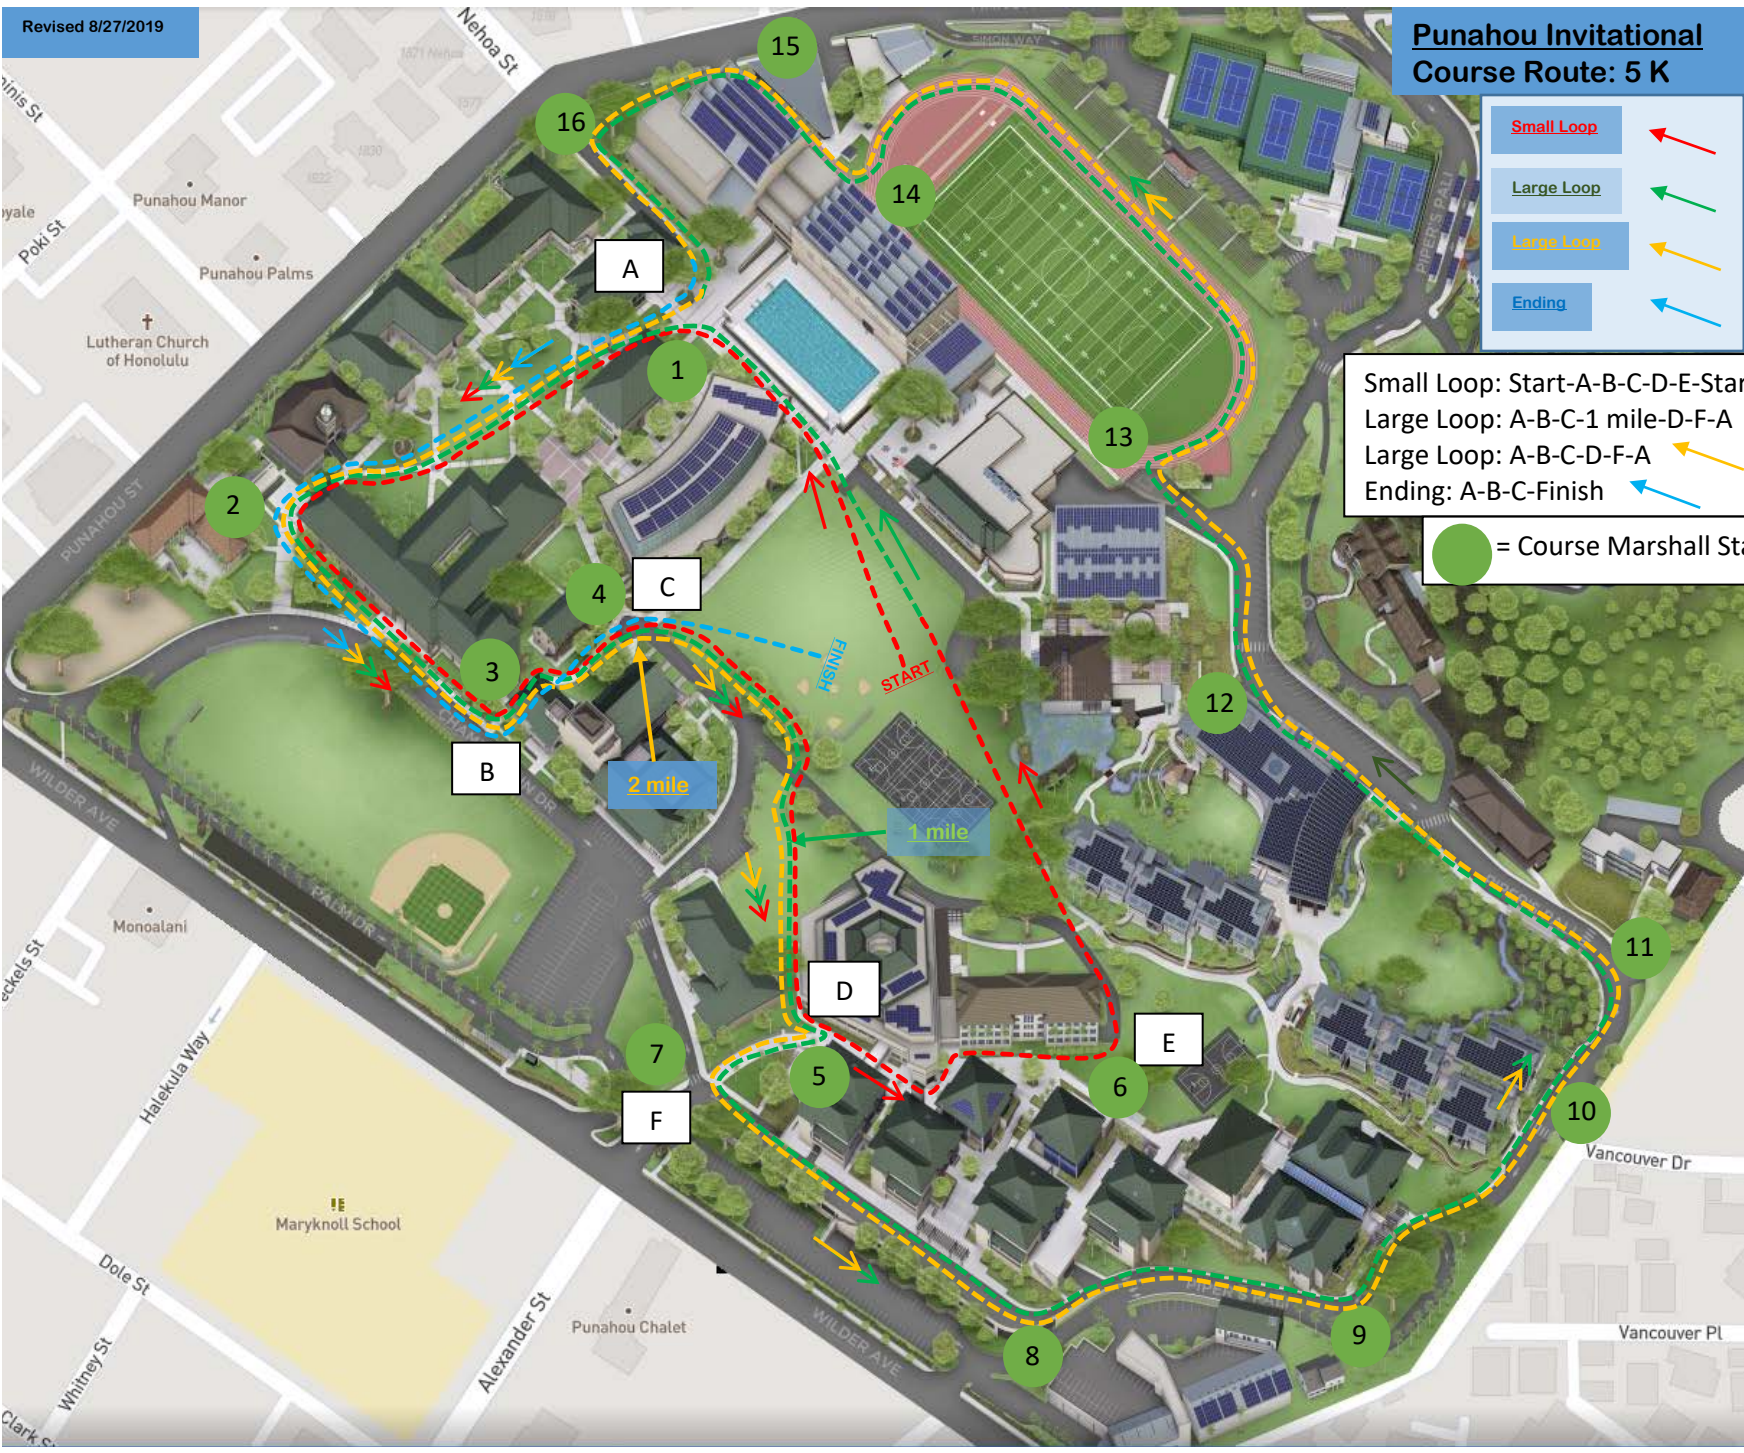

Revised 8/27/2019

Punahou Invitational Course Route: 5 K

Small Loop: Start-A-B-C-D-E-Start-A
Large Loop: A-B-C-1 mile-D-F-A
Large Loop: A-B-C-D-F-A
Ending: A-B-C-Finish

● = Course Marshal Station

Revised 8/26/2019

Punahou Invitational Course Route: 2 miles

Loop 1: Start-A-B-C-D-E- Start-A-B-C-1 mile
Loop 2: 1 mile-D-F-A-B-C-Finish

● = Course Marshall Station

A

B

C

D

E

8

15

16

14

13

12

11

10

PUNAHOU ST
WILDER AVE
Piper's Pali
Vancouver Dr
Vancouver Pl

Maryknoll School